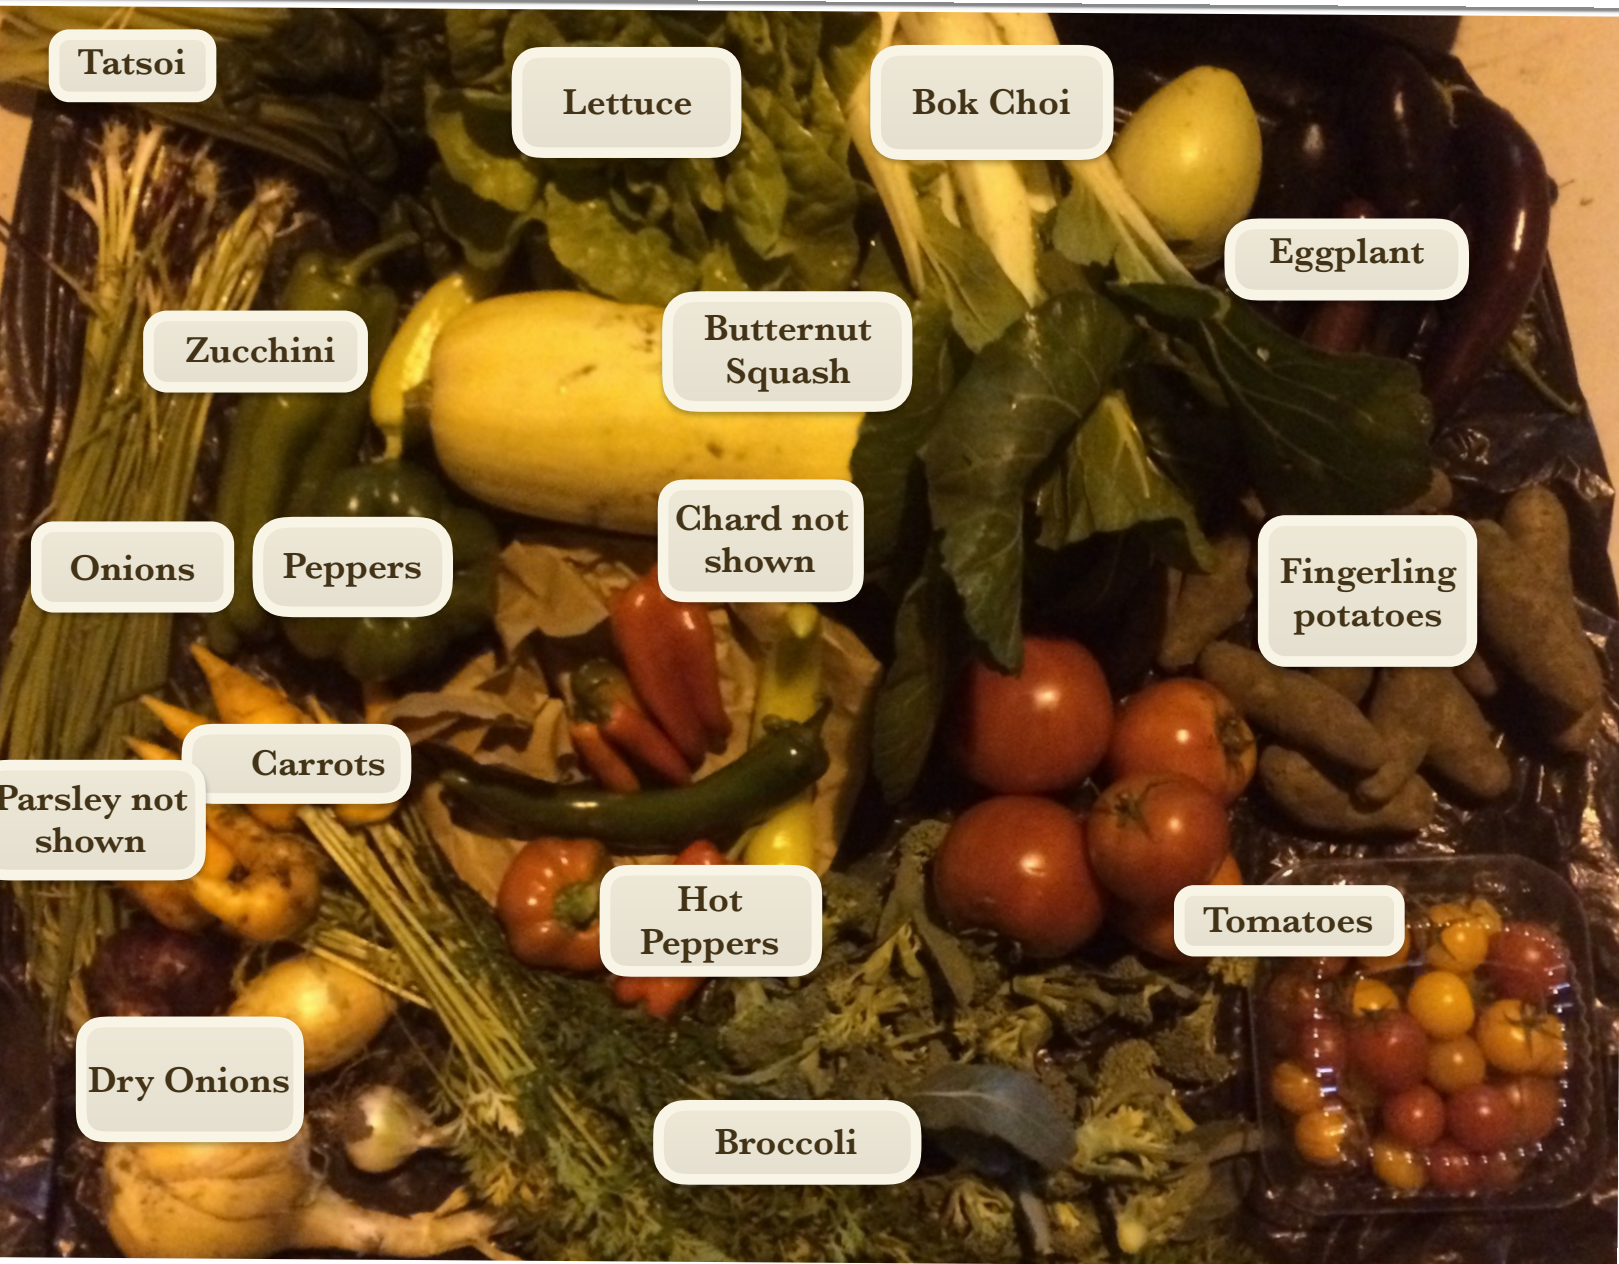

Bush Prairie Farm

Weekly what is in the box

This weeks box - #20

Bush Prairie Farm
3400 Old Highway 99 SE
Olympia, WA
98501

360-357-4526

bushprairiefarm.com

Week 20 2016. Next to last box. Zucchini froze out. Eat cherry Tomatoes quickly. Butternut squash. Hot Peppers in bag. Picture is from a lite box. Feedback welcome